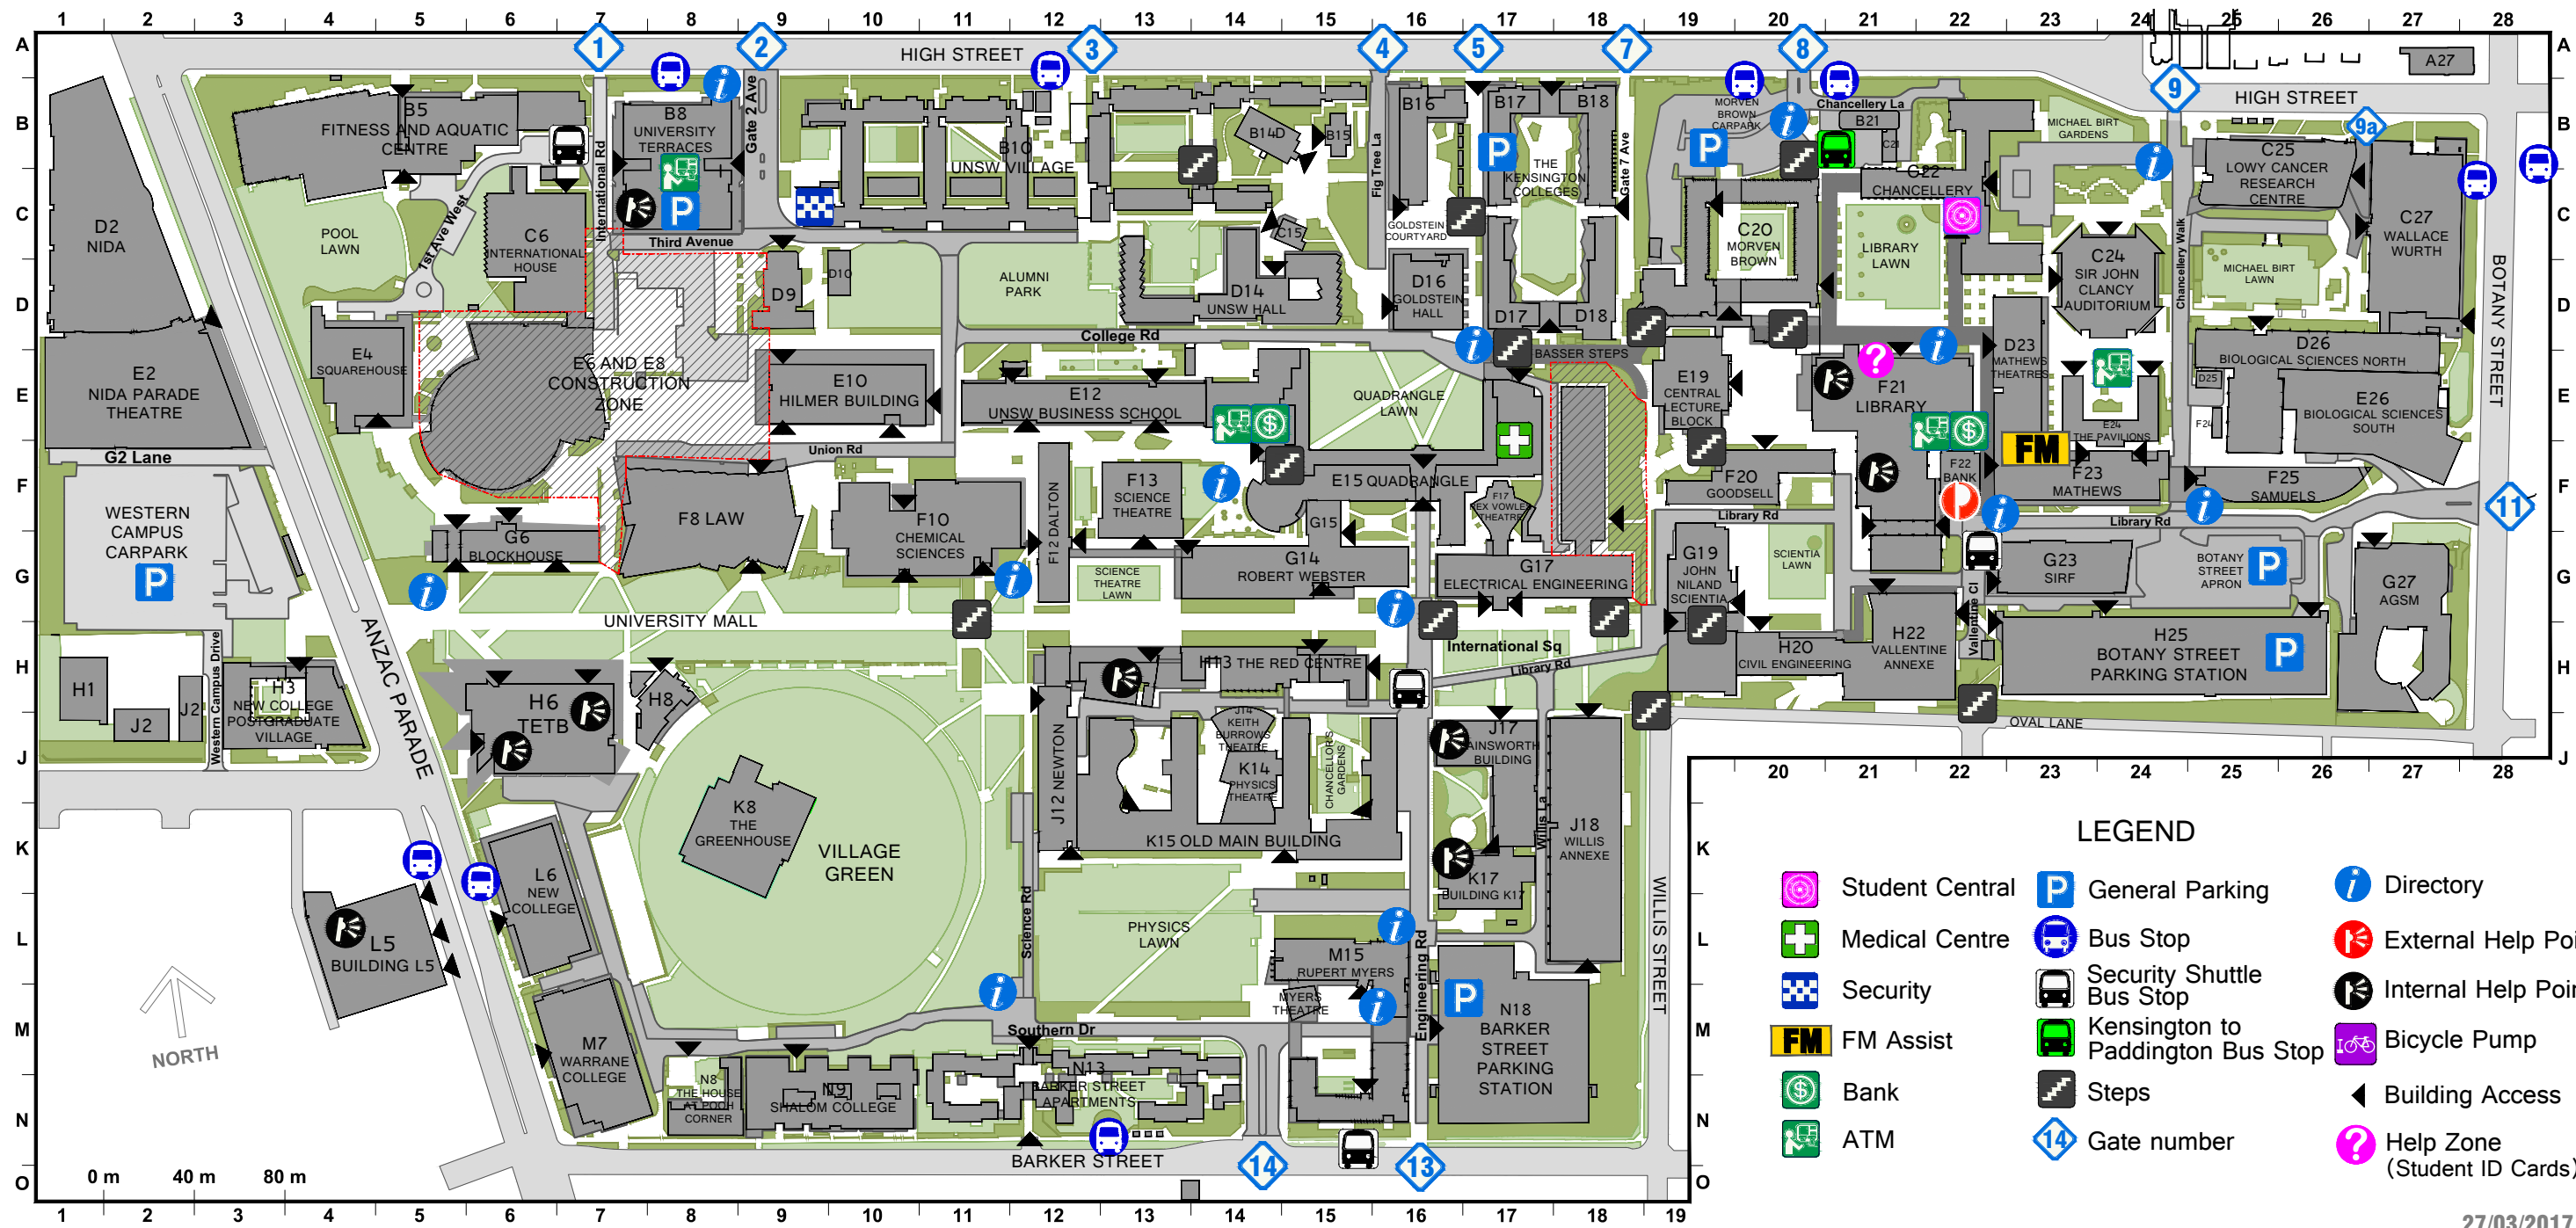

Kensington Campus

27/03/2017

Buildings		Lowy Cancer		Willis Annexe		Faculty Offices		New South Global Theatre		FM Assist ID Cards & Parking		Research Services		
AGSM	G27	Research Centre	C25	University Regiment	J18	Arts and Social Sciences	C20	Old Main Theatres (Room 112)	K15	Foundation Studies	L5	Security	M15	
Ainsworth Building	J17	Mathews	F23	UNSW Business School	H1	Built Environment	H13	Parade Theatres	E2	Freehills Law Library	F8	Sports Association	H8	
Biological Sciences	D26	Mathews Arcade	E24a	Student Accommodation		Engineering	K17	Physics Theatre	K14	Future Students Office	F20	Squash Courts	B7	
Blockhouse	G6	Morven Brown	C20	Barker Apartments	N13	Law	F8	Red Centre Theatre	H13	Graduate Research School	M15	Swimming Pool	B4	
Building D10	D10	Newton	J12	Basser College	D17	Medicine	C27	Rex Vowels Theatre	F17	Help Zone (Student ID Cards)	F21	The Learning Centre	C22	
Building L5, 223 Anzac Parade	L5	Old Main	D2	Colombo House	B16	Science	F12	Ritchie Theatre	G19	Human Resources	C22	Unisuper	C22	
Chancellery	C22	Pavilions	E24	Creston College	A25	UNSW Business School	E12	Rupert Myers Theatre	M15	Institute of Languages	L5	University Health Services	E15	
Chemical Sciences	F10	Quadrangle	E15	Fig Tree Hall	B18	Theatres	G27	Webster Theatres	G15	IT Service Desk	F21	UNSW Admissions	F21	
Civil Engineering	H20	Red Centre	H13	Goldstein College	B17	AGSM Theatres	F8	Science Theatre	F13	Kingsford Legal Centre	F8	UNSW Bookshop	E15	
Colombo House	B16	Robert Webster	G14	International House	D16	Allens Theatre	E19	Services		C18	Learning & Teaching Unit @UNSW	F21	UNSW International Student Centre	H13
Computer Science	K17	Roundhouse	E6	New College	C6	Central Lecture Block	F10	Accommodation Services	C22	Library	F21	Centre	H13	
Dalton	F12	Rupert Myers	M15	New College Postgrad. Village	H3	Chemical Sciences Theatres	H20	Alumni Association	D17	Lifestyle Clinic	A27	UNSW Residential Communities	B17	
Dangerous Goods Store	F17A	Sam Cracknell Pavilion	H8	Philip Baxter College	D18	Civil Engineering (Room G1)	C24	Arc @ UNSW	E15	Mail Centre	F23	UNSW Scholarships	B7	
Electrical Engineering	G17	Samuels	F25	Shalom College	N9	UNSW Business School	B16d	Careers and Employment Office	C22	Marketing Development	F23	UNSW Fitness and Aquatic Centre	B5	
Golf House, 38 Botany Street	A27	SIRF	G23	Shalom College	M7	Theatres	F8	Cashier	E4	New South Innovations	M15	UNSW Student Central	C22	
Hilmer Building	E10	Squarehouse	E4	Warrane College	M7	Keith Burrows Theatre	D9	Chaplains	F21	Nura Gili - Balnaves Place	G17	Venues and Events	F23	
John Goodsell	F20	Tyree Energy Technologies	H6	University Terraces	B8	IO Myers Studio	J14	Co-op program & Scholarship	F21	Optometry Clinic	M15	Childcare Centres		
John Niland Scientia	G19	The Greenhouse	K8	UNSW Hall	B10	Law Theatres	F8	Counselling Service	E15	Physiotherapy Clinic	B8	Kangas House, 52 Barker St	O14	
Law	F8	Vallentine Annexe	H22	UNSW Village	B10	Macauley Theatre	E15	Educational Support Service	F20	Post Office	F22	House at Pooch Corner	N8	
Library	F21	Wallace Wurth	C27	UNSW Residential Communities	B17	Mathews Theatres	D23	Equity and Disability Unit	F20	Print Centre	F23	Tigger's Honey Pot, 22 Botany St	BS22	
								Facilities Management	F23	Religious Centre	E4	Owl's House, 9 Kennedy St	KS9	